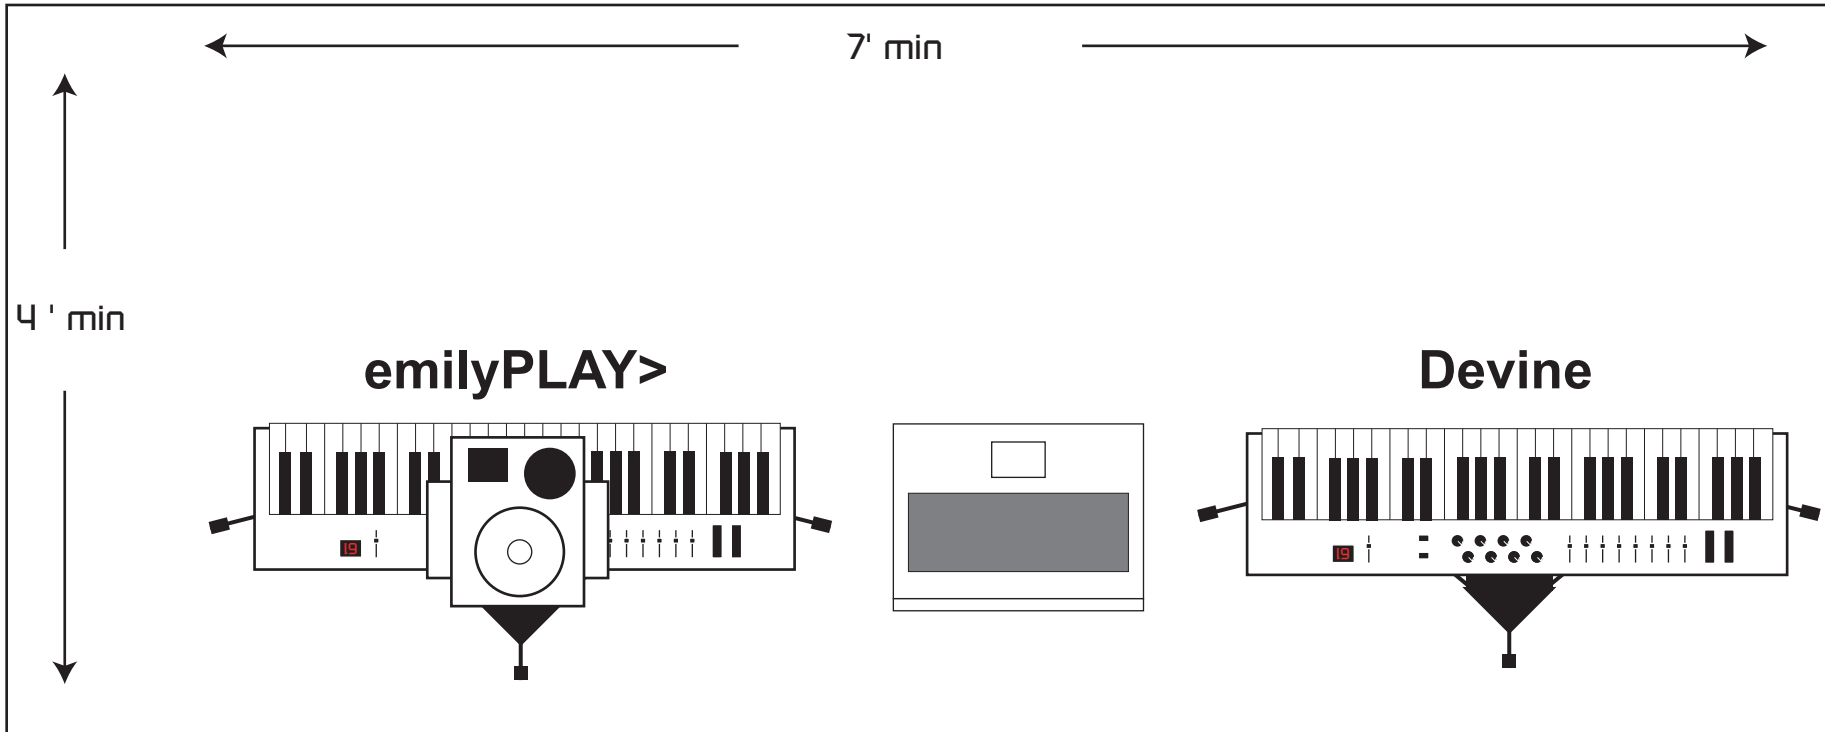

# Devine & emilyPLAY > Live STAGE PLOT

- Two (2) 100' XLR male to XLR female cables
- One (1) 25' grounded extension cord
- Two (2) XLR female to 1/4" male adapters
- Two (2) XLR male to RCA male adapters
- All other required internal connection cables